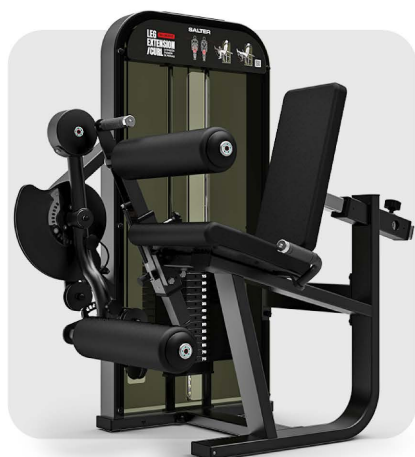

A black Salter 3000 series leg extension/curl machine is shown against a black background. The machine features a padded seat, a leg rest, and a weight stack with a scale from 15 to 75. The brand name 'SALTER' and the model '3000' are visible on the top panel, along with the text 'LEG EXTENSION /CURL' and two diagrams illustrating the exercise movements.

M-3027 ●

Flexión de piernas
Leg curl

□ 159 x 99 x 147 cm

M-3085 ● DUAL

Contractora de pecho / Deltoides posterior
Pec fly / Rear delt

□ 151 x 100 x 206 cm

M-3082 ● DUAL

Flexión/Extensión de piernas
Leg curl / Leg extension