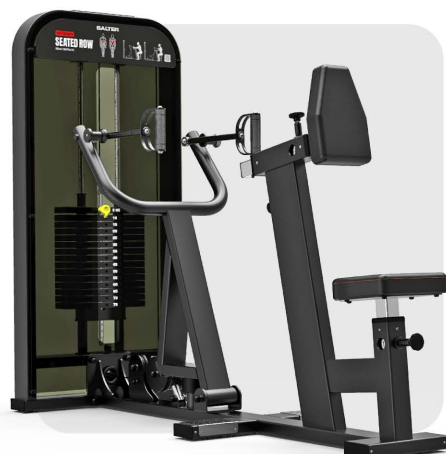

A black Salter 3000 series leg extension/curl machine is shown against a black background. The machine features a padded seat, a leg rest, and a weight stack with a scale from 15 to 75. The brand name 'SALTER' and the model '3000' are visible on the top panel, along with the text 'LEG EXTENSION /CURL' and two diagrams illustrating the exercise movements.

Prensa de piernas
Leg press

□ 192 x 99 x 147 cm

● Upper body / Tronco superior ● Lower body / Tronco inferior ● Middle body / Zona media

M-3076 ●
Press de hombros
Shoulder press

□ 127 x 98 x 147 cm

M-3041 ●
Remo sentado
Seated row

□ 119 x 102 x 147 cm

M-3039 ●
Abductor / Aductor / Glúteos
Abductor / Adductor / Gluteus

□ 129 x 98 x 147 cm

M-3048 ● DUAL
Abdominal / Lumbar
Abdominal / Lumbar

□ 159 x 99 x 147 cm

M-3088 ● DUAL
Dominadas / Fondos asistidos
Dip / Chin assist