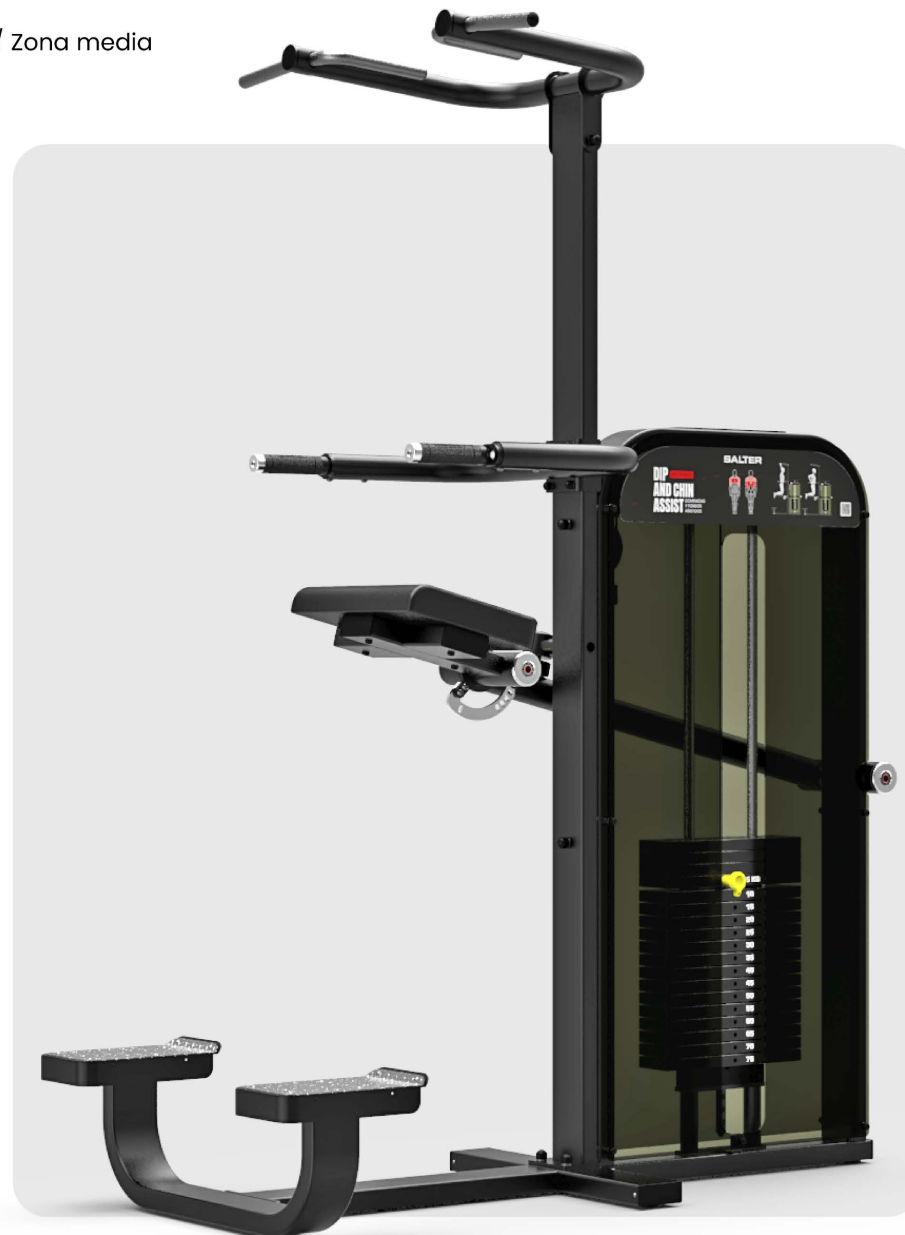

A black Salter 3000 series leg extension/curl machine is shown against a black background. The machine features a padded seat, a leg rest, and a weight stack with a scale from 15 to 75. The brand name 'SALTER' and the model '3000' are visible on the top panel, along with the text 'LEG EXTENSION /CURL' and two diagrams illustrating the exercise movements.

Prensa de piernas
Leg press

□ 192 x 99 x 147 cm

● Upper body / Tronco superior ● Lower body / Tronco inferior ● Middle body / Zona media

M-3076 ●
Press de hombros
Shoulder press

□ 127 x 98 x 147 cm

M-3041 ●
Remo sentado
Seated row

□ 119 x 102 x 147 cm

M-3039 ●
Abductor / Aductor / Glúteos
Abductor / Adductor / Gluteus

□ 129 x 98 x 147 cm

M-3048 ● DUAL
Abdominal / Lumbar
Abdominal / Lumbar

□ 159 x 99 x 147 cm

M-3088 ● DUAL
Dominadas / Fondos asistidos
Dip / Chin assist